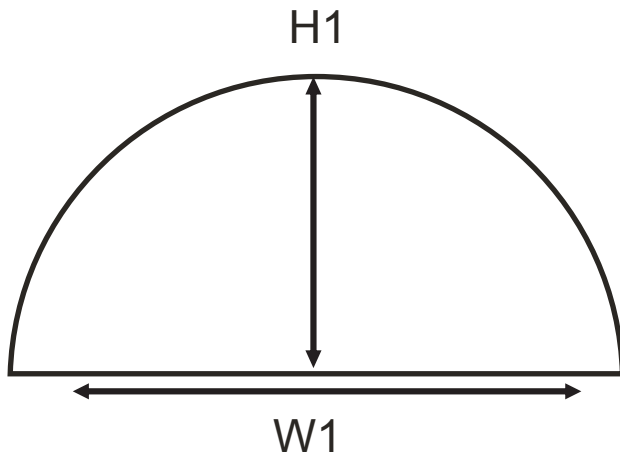

Date:

Name:

*Samuel K*  
Designer Windows<sup>1998</sup>

Design:

Qty:

Reference:

In order to receive a perfectly fitting Samuel K Designer Window  
check your measurements before submitting your order  
**MEASURE ONLY THE GLASS AREA**

$\frac{1}{2}$  ROUND

Measure to 1/8" accuracy

W1

H1

Check that the radius of the window has no "flat" spots

Notes:

**DO NOT ASSUME ANY MEASUREMENTS  
MEASURE TWICE - PAY ONCE**