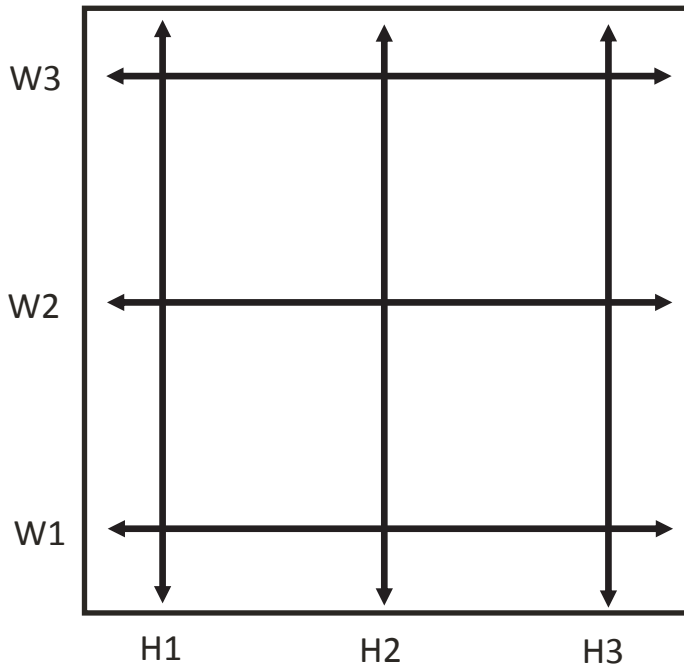

Date:

Name:

Design:

Qty:

Reference:

In order to receive a perfectly fitting Samuel K Designer Window  
check your measurements before submitting your order  
**MEASURE ONLY THE GLASS AREA**

**SQUARE / RECTANGULAR WITH CLEAR GLASS**

Measure to 1/8" accuracy

W1

W2

W3

H1

H2

H3

Notes: