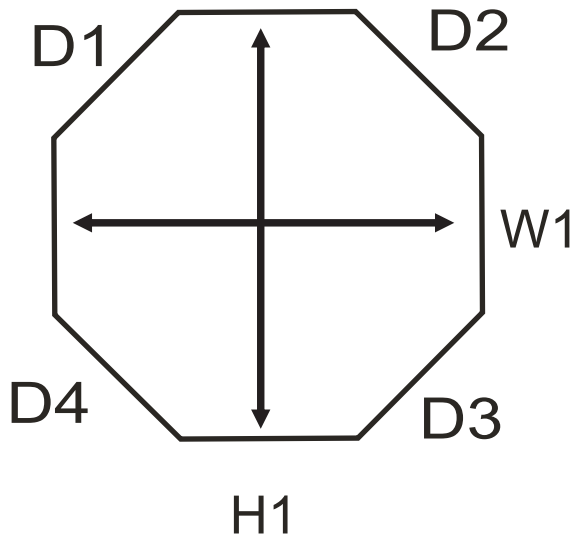

Date:

Name:

Design:

Qty:

Reference:

In order to receive a perfectly fitting Samuel K Designer Window  
check your measurements before submitting your order  
**MEASURE ONLY THE GLASS AREA**

### OCTAGON

Measure to 1/8" accuracy

H1	<input type="text"/>
W1	<input type="text"/>
W2	<input type="text"/>
D1	<input type="text"/>
D2	<input type="text"/>
D3	<input type="text"/>
D4	<input type="text"/>